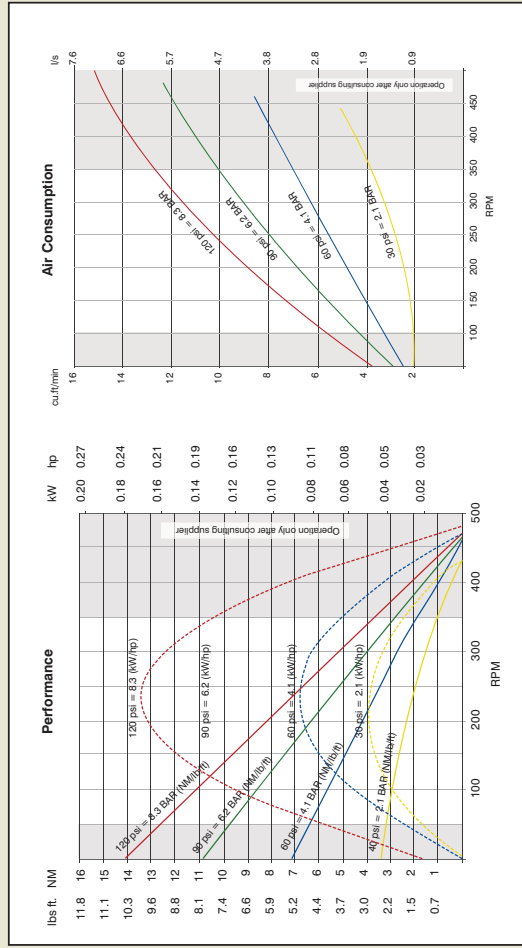

DIMENSIONS RM012 - SXX, PXX, SXA ATEX

PERFORMANCE RM012

DIMENSIONS RM012 - SFX, PFX, SFA ATEX

LOAD DIAGRAM FOR RM012 SFA, SFX, PFX

LOAD DIAGRAM FOR RM012 SXX, SXA, PXX