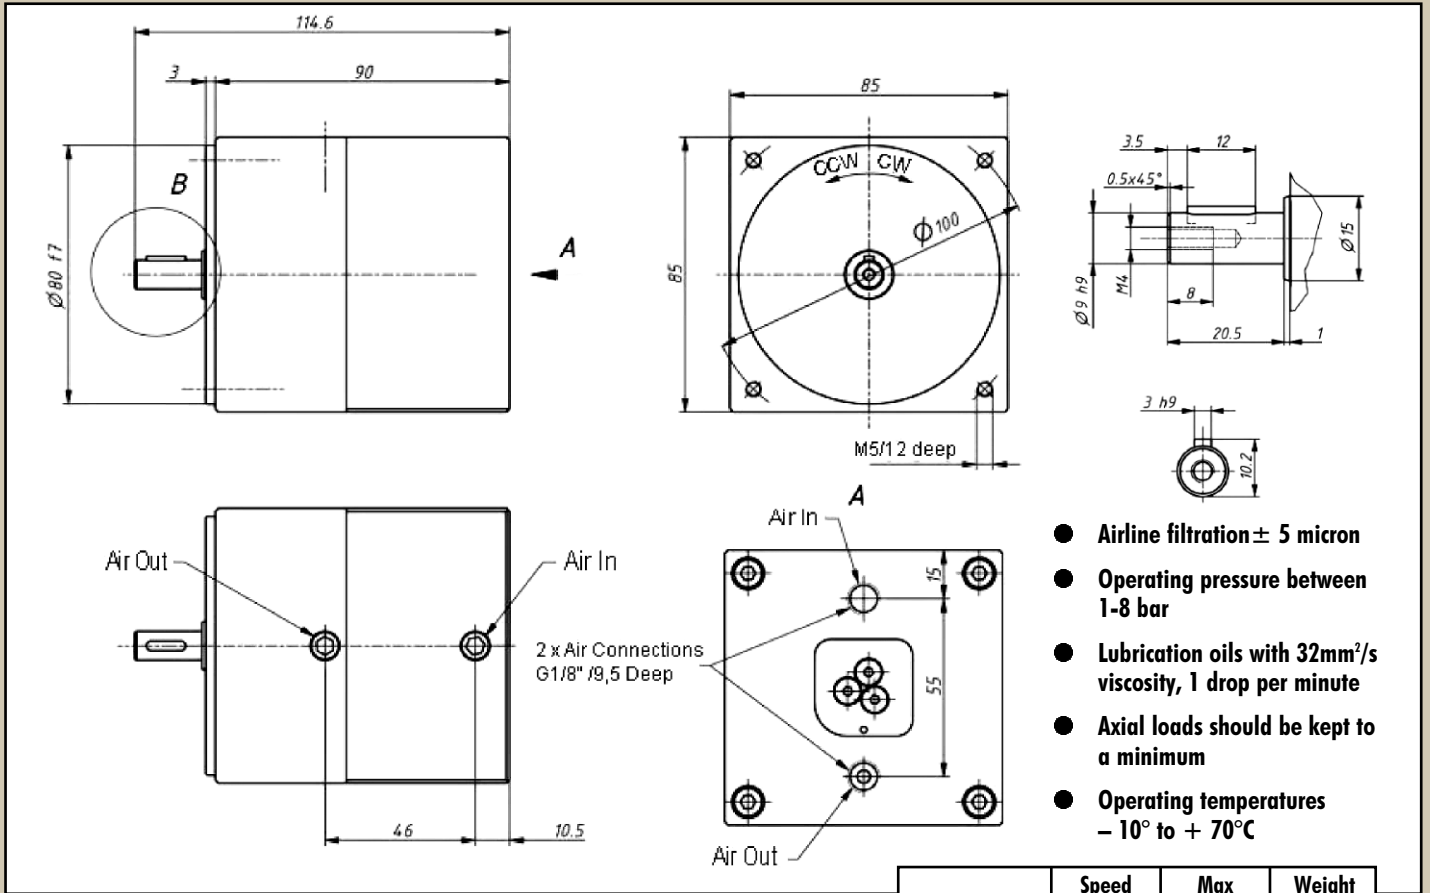

DIMENSIONS RM004

Uni-directional - to be ordered in Counter Clockwise (CCW) or Clockwise (CW) direction

At 8 bar	Speed	Max Power	Weight
	(RPM)	(W)	(kg)
RM004	60-800	110	2,1

PERFORMANCE RM004